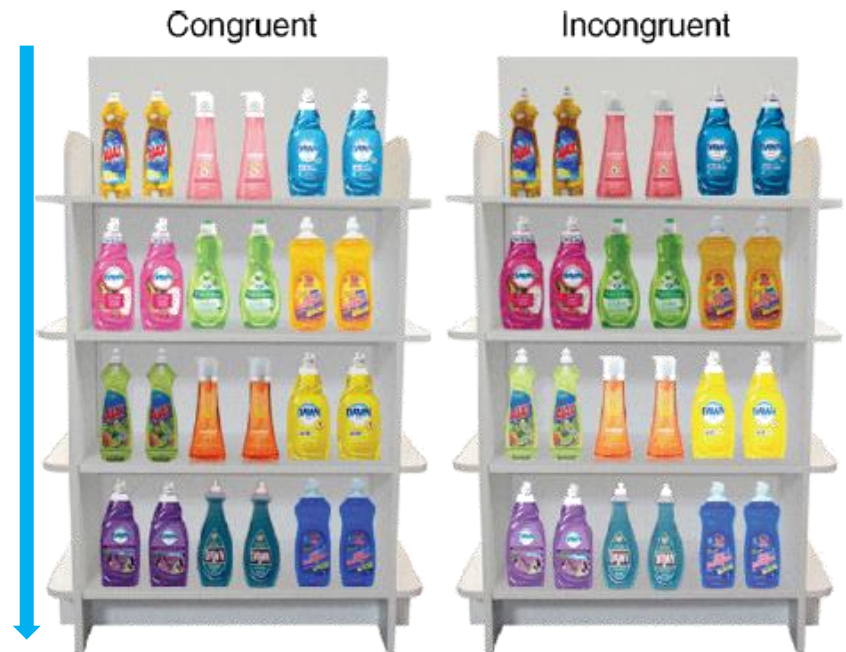

A close-up photograph of a woman's hands holding a makeup brush with a silver ferrule and a wooden handle. The brush is positioned near a black, spherical microphone pop filter. The word "Sensation" is written in a bright cyan font across the pop filter. A vertical cyan bar is on the right side of the image, and a horizontal cyan bar is at the bottom.

Vision

Which display do you prefer?

- Another example: Which one is more fluent to process?

LIPSTICK

Saturation increased from left to right

Vs.

LIPSTICK

Saturation decreased from left to right

Who could be the winner? Reason?

**Does sensation always lead to
the right Perception?**

VISION

Visual illusion

Which one is lighter?

Why?

[Brain Games- Perception of Shadows and Gray Box Illusion](#)

Visual illusion